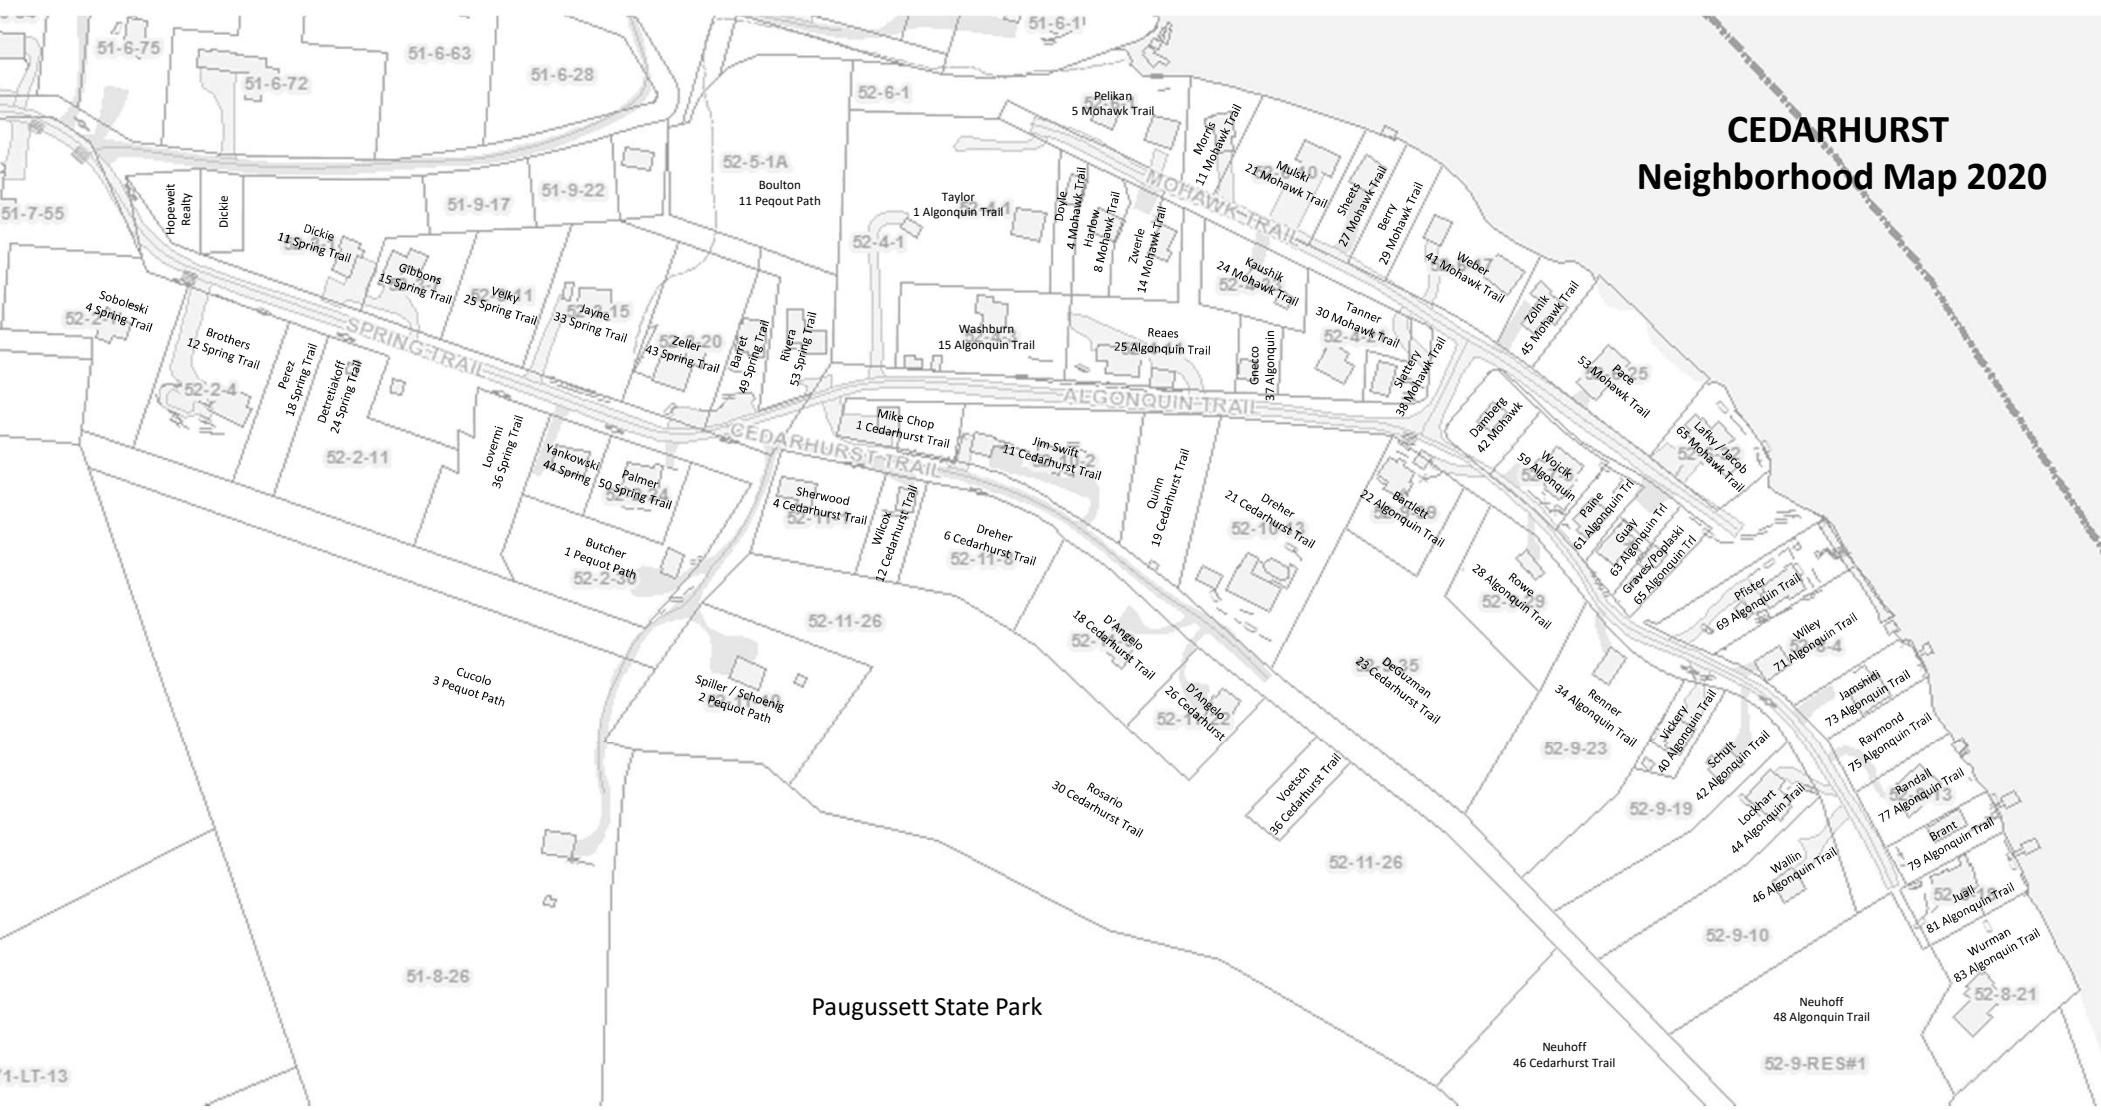

# CEDARHURST Neighborhood Map 2020

Paugussett State Park

Neuhoff  
46 Cedarhurst Trail

Neuhoff  
48 Algonquin Trail

52-9-RES#1

52-8-21

51-8-26

52-11-26

52-9-19

52-9-23

52-11-26

52-2-11

52-5-1A

51-6-11

51-6-63

51-6-72

51-6-75

51-7-55

1-LT-13